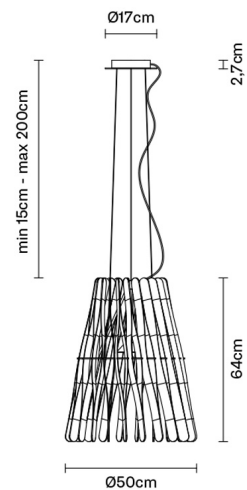

STICK

F23A0369

Matali Crasset

Description

Pendant lamp whose light is discreetly diffused from a frame decorated with laths of Ayous wood. Structure and stem in powderpainted metal, or structure in powder-painted metal with stem in Toulipier wood.

Bulb

Weight Lamp

Net: 2.15 kg

Packaging

Gross weight: 2.26 kg
Volume: 0.181 m³
Number of boxes: 2

Specs

EAC IP20

Dimensions